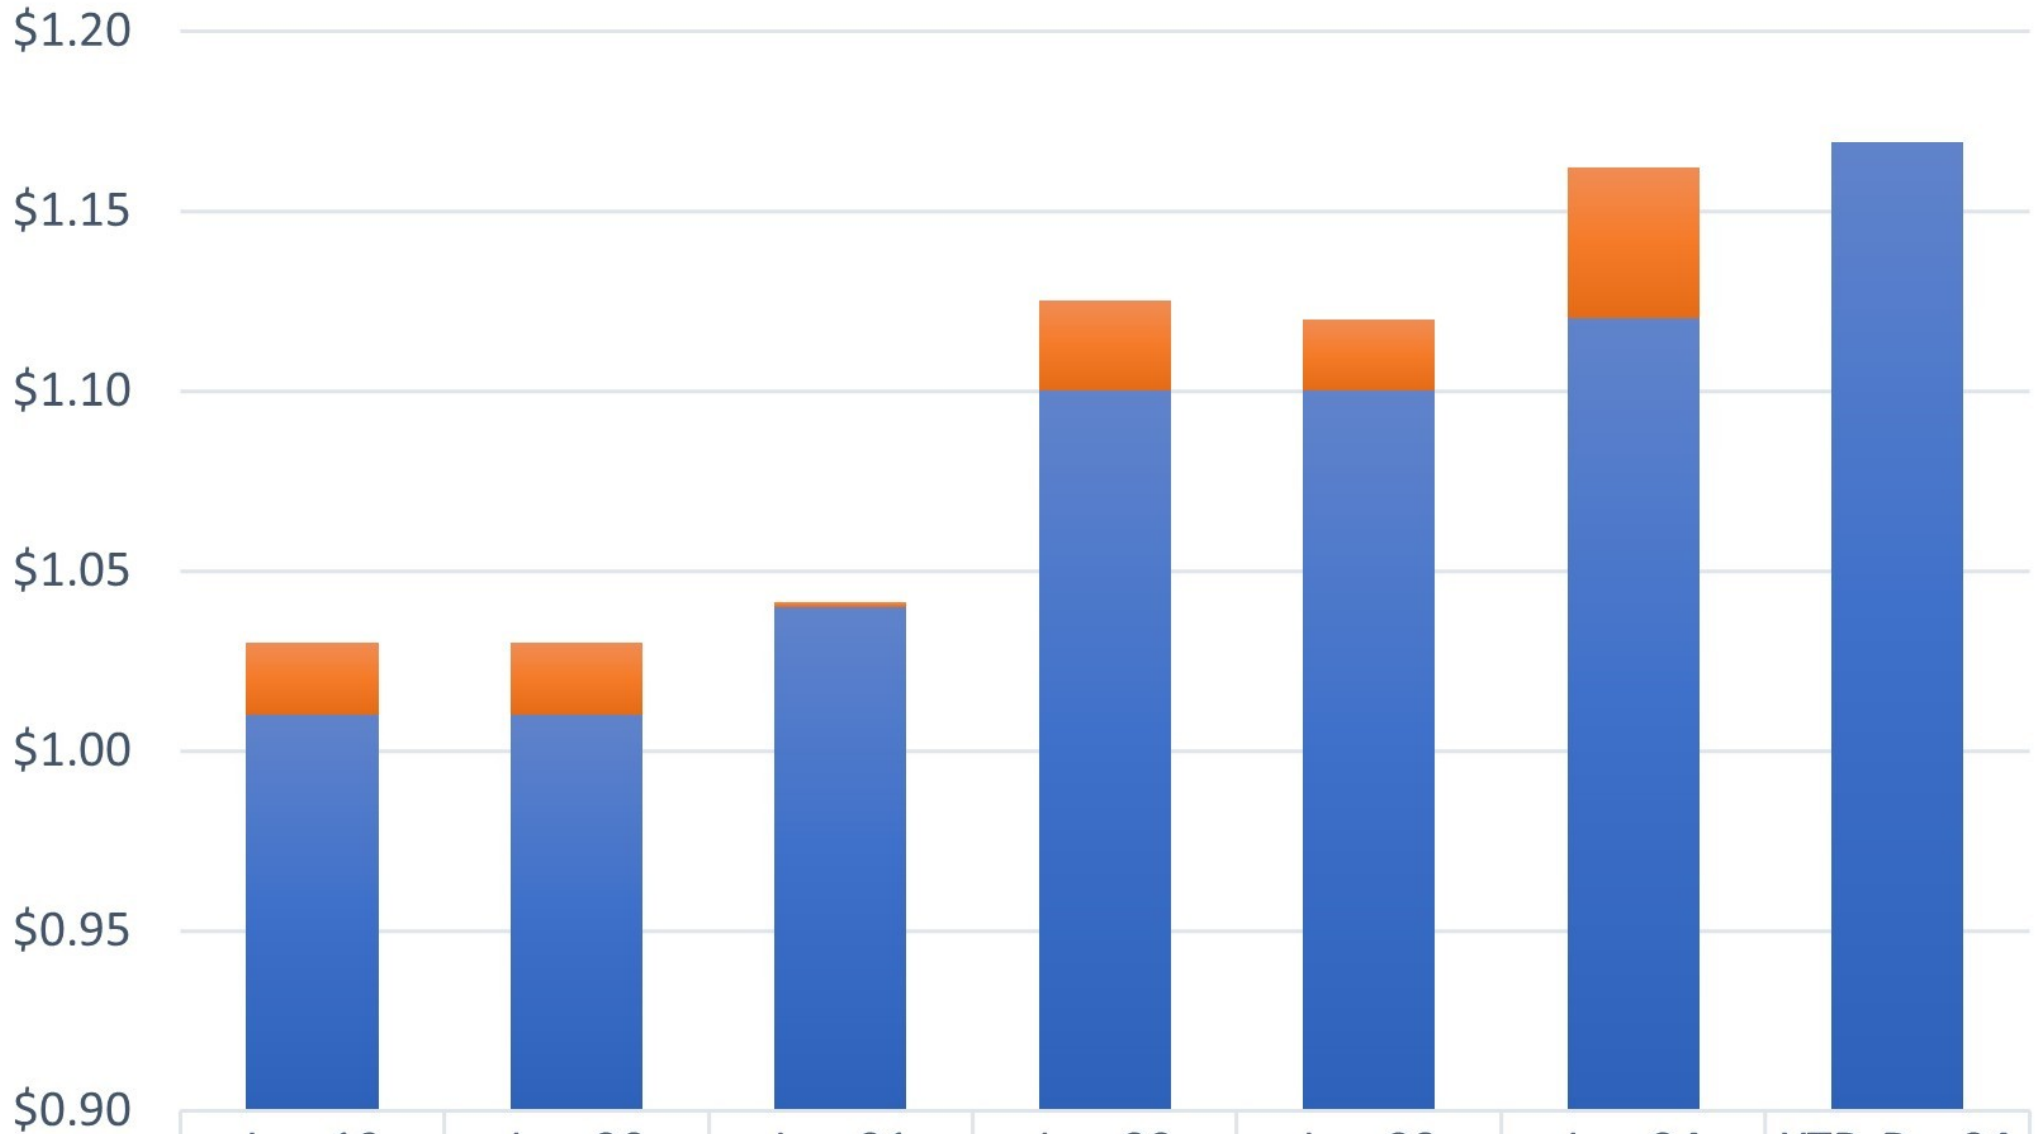

Unit Price History

Distn Paid	\$0.02	\$0.02	\$0.0011	\$0.024977	\$0.0198112	\$0.0420244	\$0.00
Unit Price	\$1.01	\$1.01	\$1.04	\$1.10	\$1.10	\$1.12	\$1.17